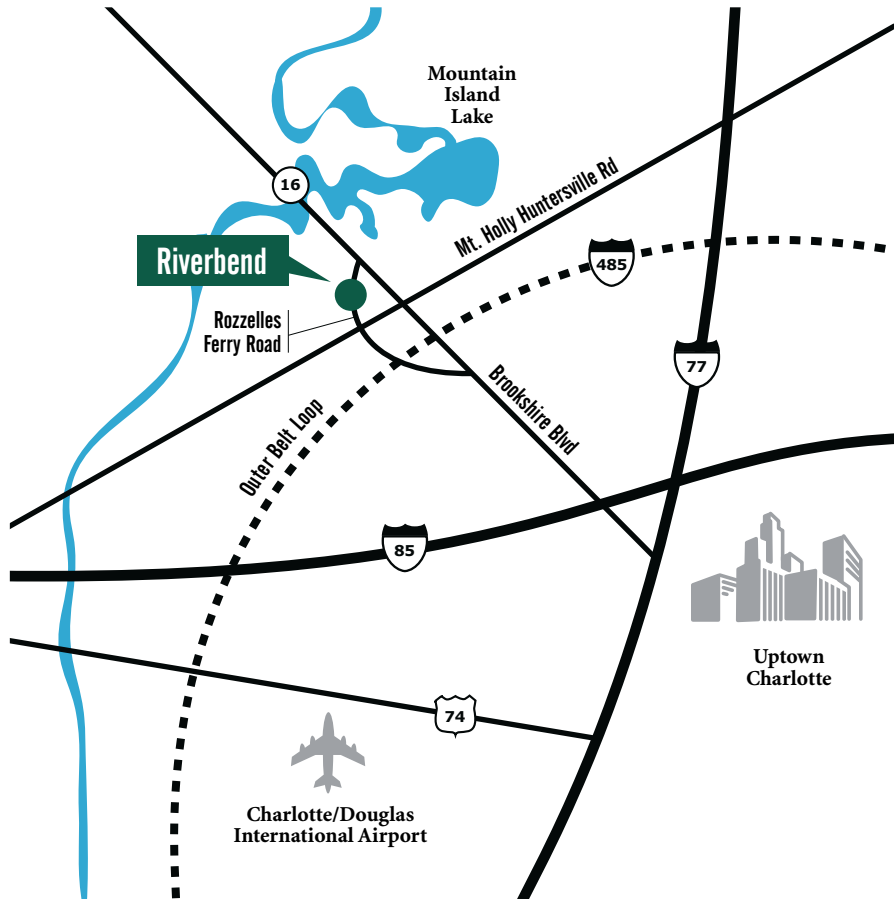

LESS DRIVETIME. MORE HOMETIME.

directions

- From Uptown Charlotte, take Highway 16 for 8½ miles
- Left on Mount Holly Huntersville Road
- First right on Rozzelles Ferry Road
- Riverbend is ½ mile ahead on the left